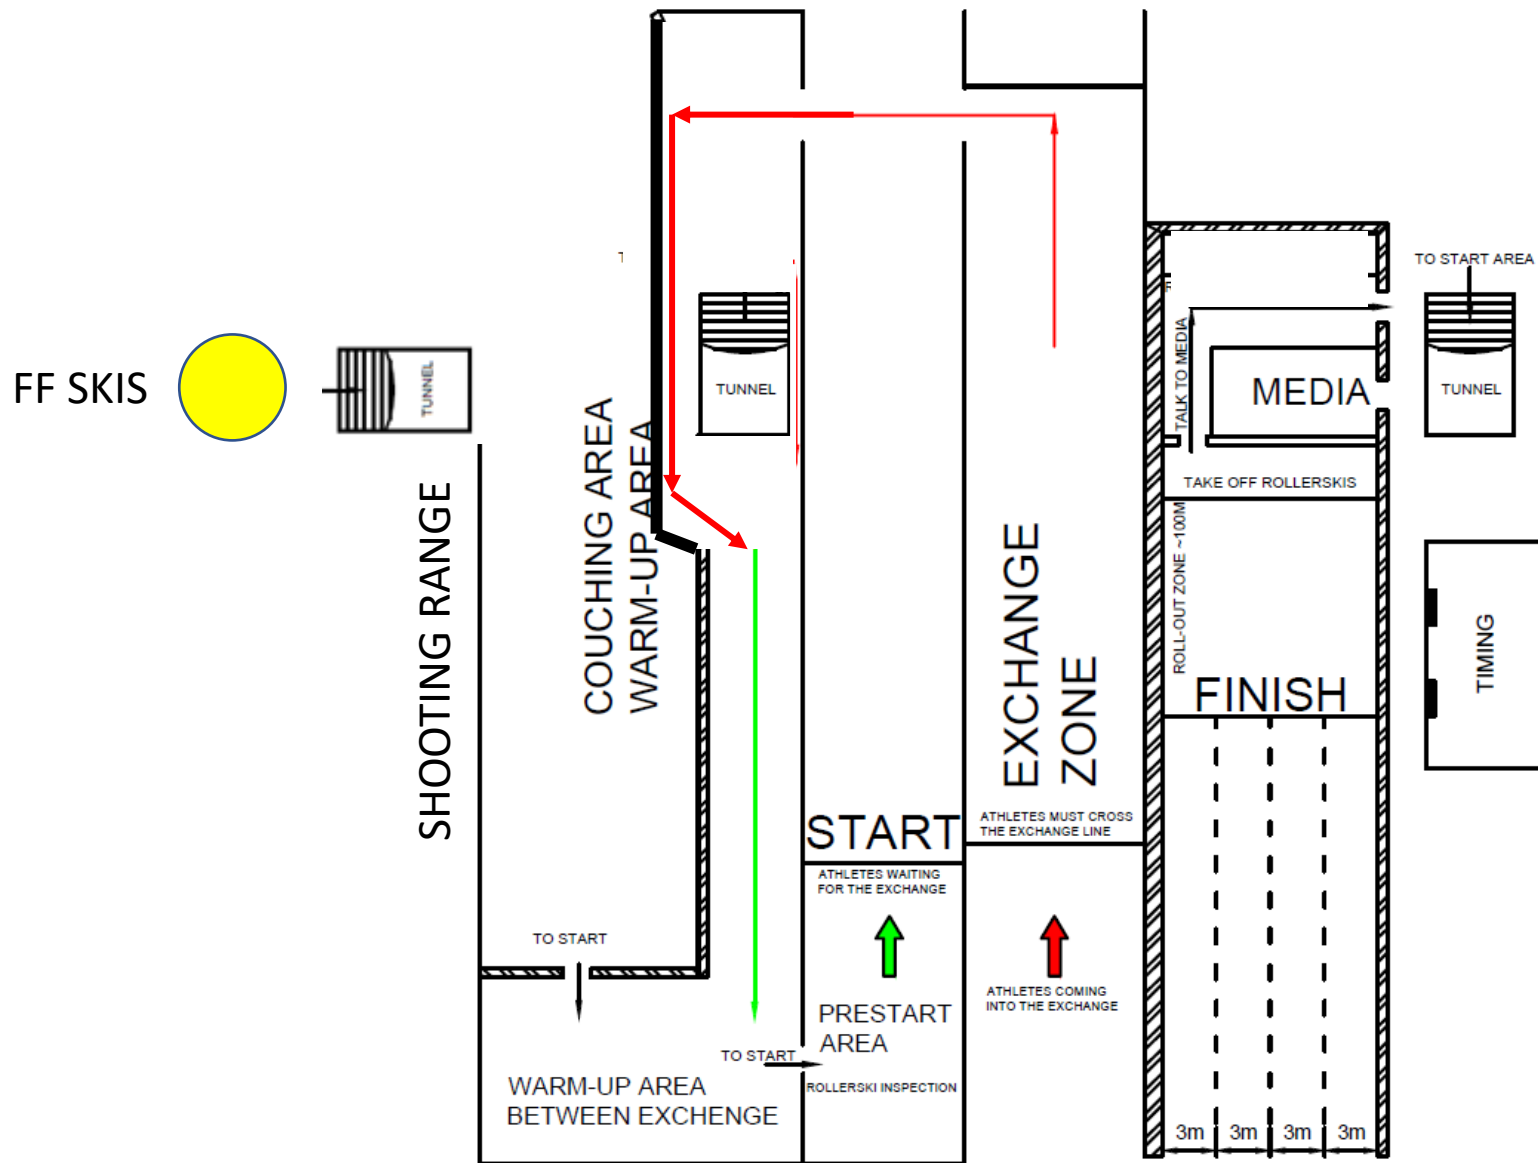

merks

TCM: COURSE TEAM SPRINT C

NO COACHING
AT THE STADIUM

 SPLIT TIME

 SERVICE POINT

TCM: COURSE TEAM SPRINT C

NO COACHING
AT THE STADIUM

TURNING TECHNIQUE ALLOWED:

-  Start of the zone with red V boards
-  End of the zone with blue V boards

TCM: STADIUM OVERVIEW

MINTPRINT
CUSTOM TEAMWEAR

ma-na
madona

TAKU
sports

ONE/WAY

SKILV
LATVIJAS SLĒPOŠANAS FEDERĀCIJA

merks