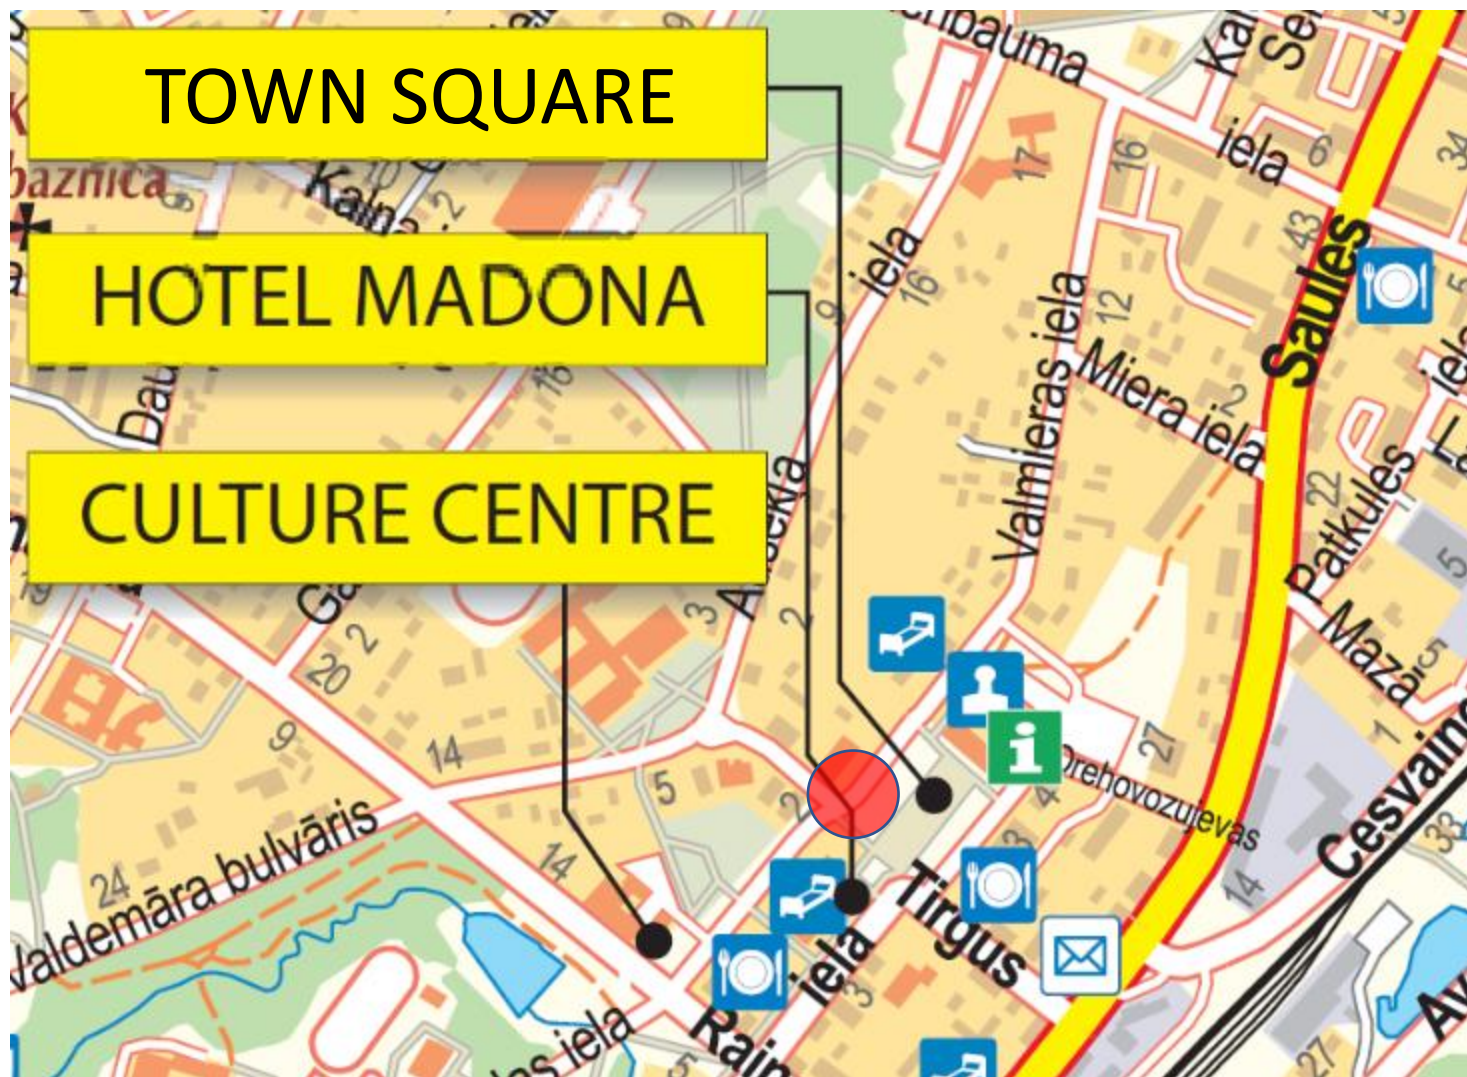

TCM: Opening Ceremony

Thursday, July 18th at 19:00

- Team should use their National Team outwear
- Teams have to gather at the Town Square (up on the stairs to collect the flag of their nation) at 18:50
- Teams then are directed to the main field in front of the stage