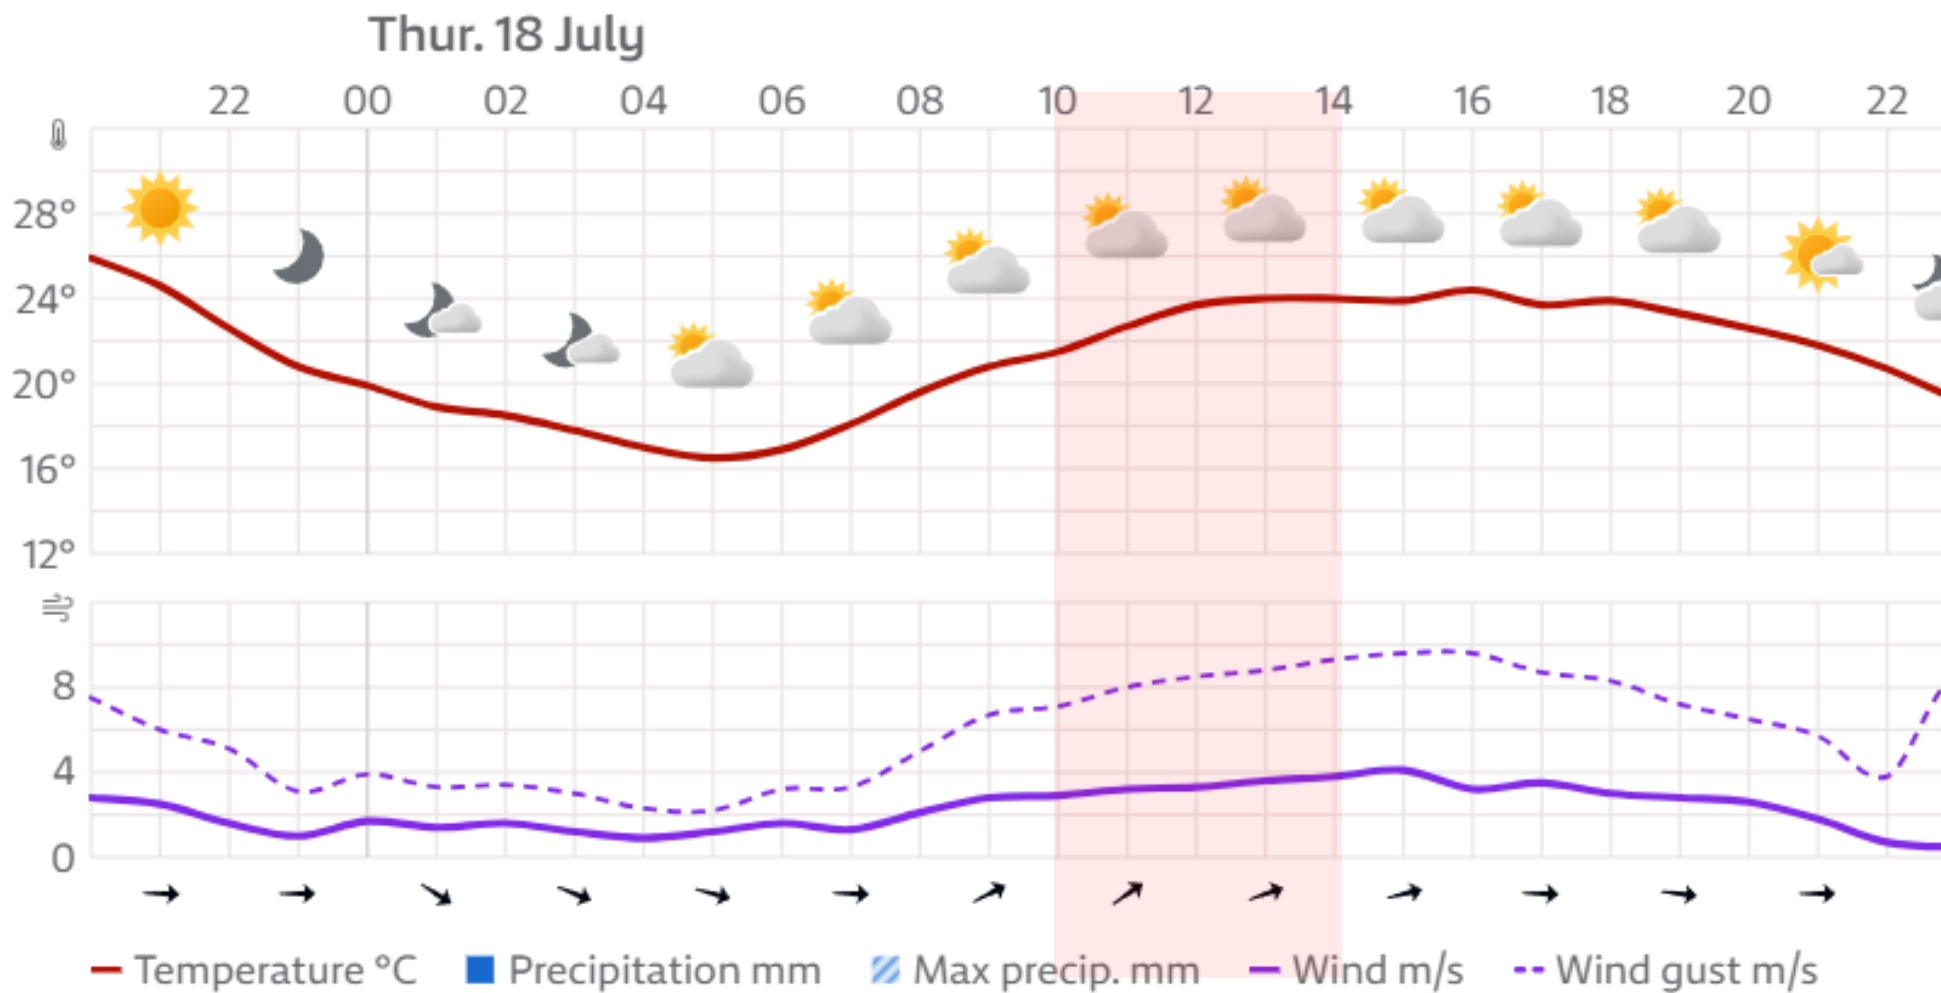

TCM: WEATHER FORECAST